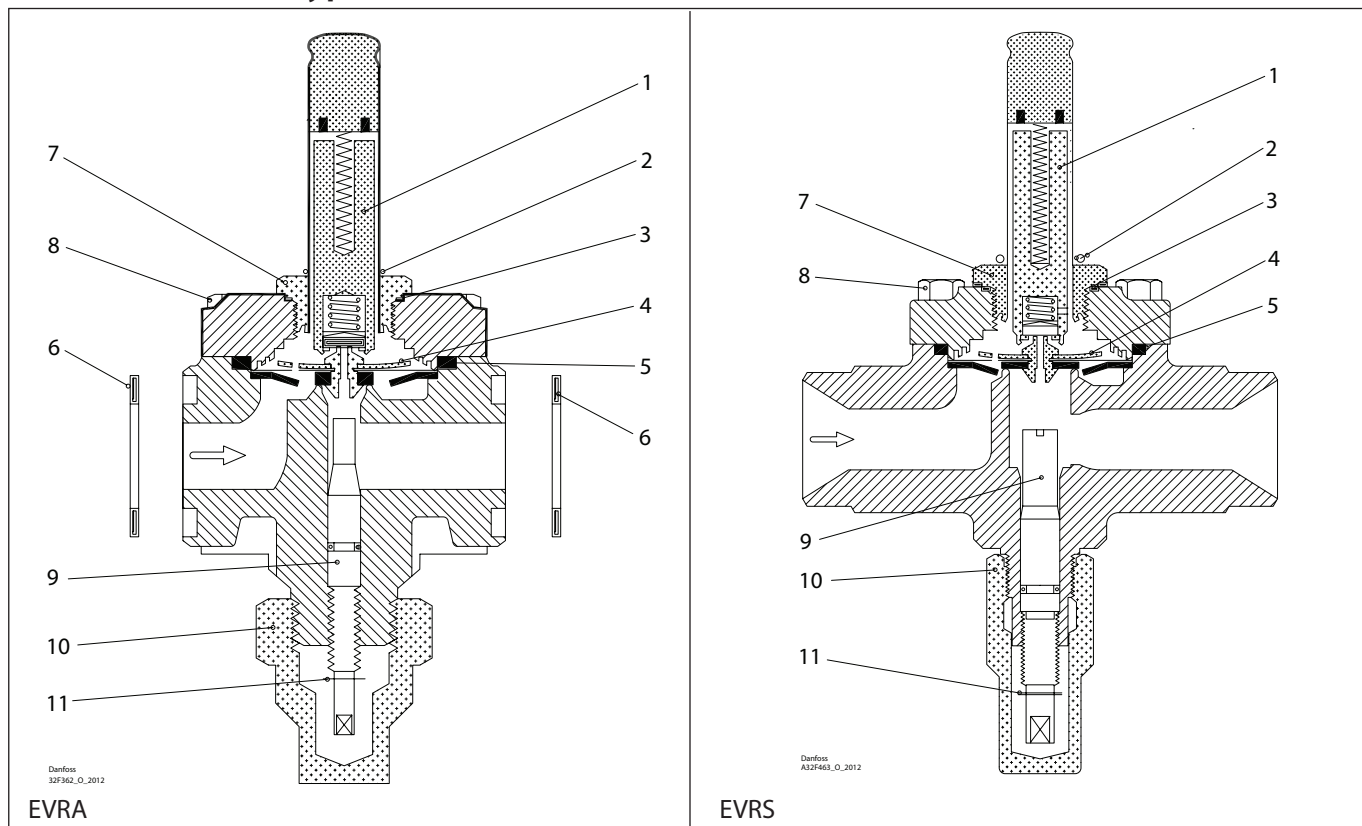

Overhaul kit | Code number 032F2337 Solenoid valves, types EVRA and EVRS, size 10

1 For AC / DC Total no. = 1	2 Ø14 mm Ø0.56" Total no. = 1	3 = Alu. Ø27 mm Ø1.04" Total no. = 1	4 Ø31 mm Ø1.22" Total no. = 1	5 = Rubber Ø49 mm Ø1.92" Total no. = 1	6 = Fibre Ø32 mm Ø1.26" Total no. = 2
7 51 mm 2.01" Total no. = 1	8 20 mm 0.79" Total no. = 4	9 73 mm 2.87" Total no. = 1	10 NV32 mm NV1.26" Total no. = 1	11 Ø5 mm Ø0.2" Total no. = 1