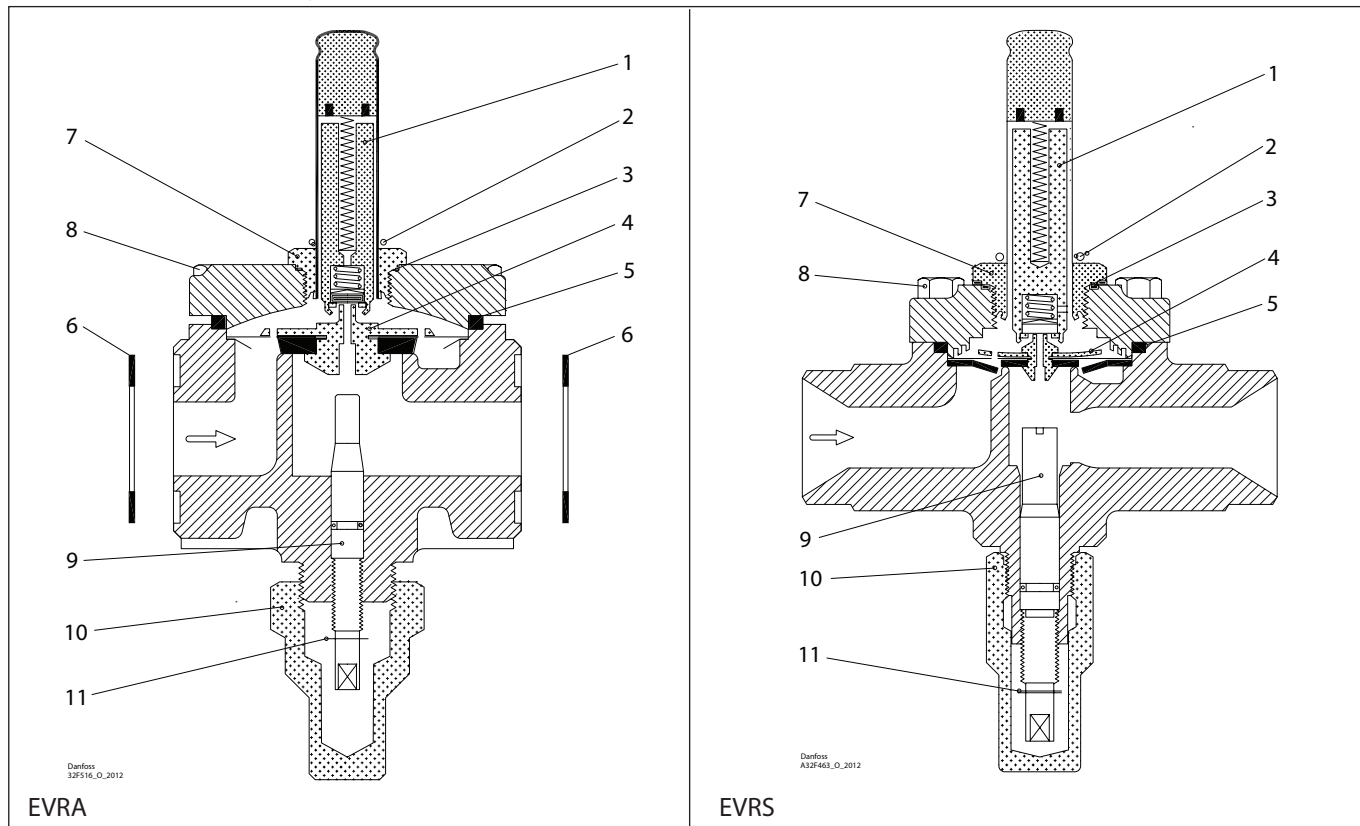

Overhaul kit | Code number 032F2338 Solenoid valves, types EVRA and EVRS, size 15

1 For AC / DC Total no. = 1	2 Ø14 mm Ø0.56" Total no. = 1	3 = Alu. Ø27 mm Ø1.04" Total no. = 1	4 Ø31 mm Ø1.22" Total no. = 1	5 = Rubber Ø49 mm Ø1.92" Total no. = 1	6 = Fibre Ø32 mm Ø1.26" Total no. = 2
7 Total no. = 1	8 Total no. = 4	9 Total no. = 1	10 Total no. = 1	11 Total no. = 1