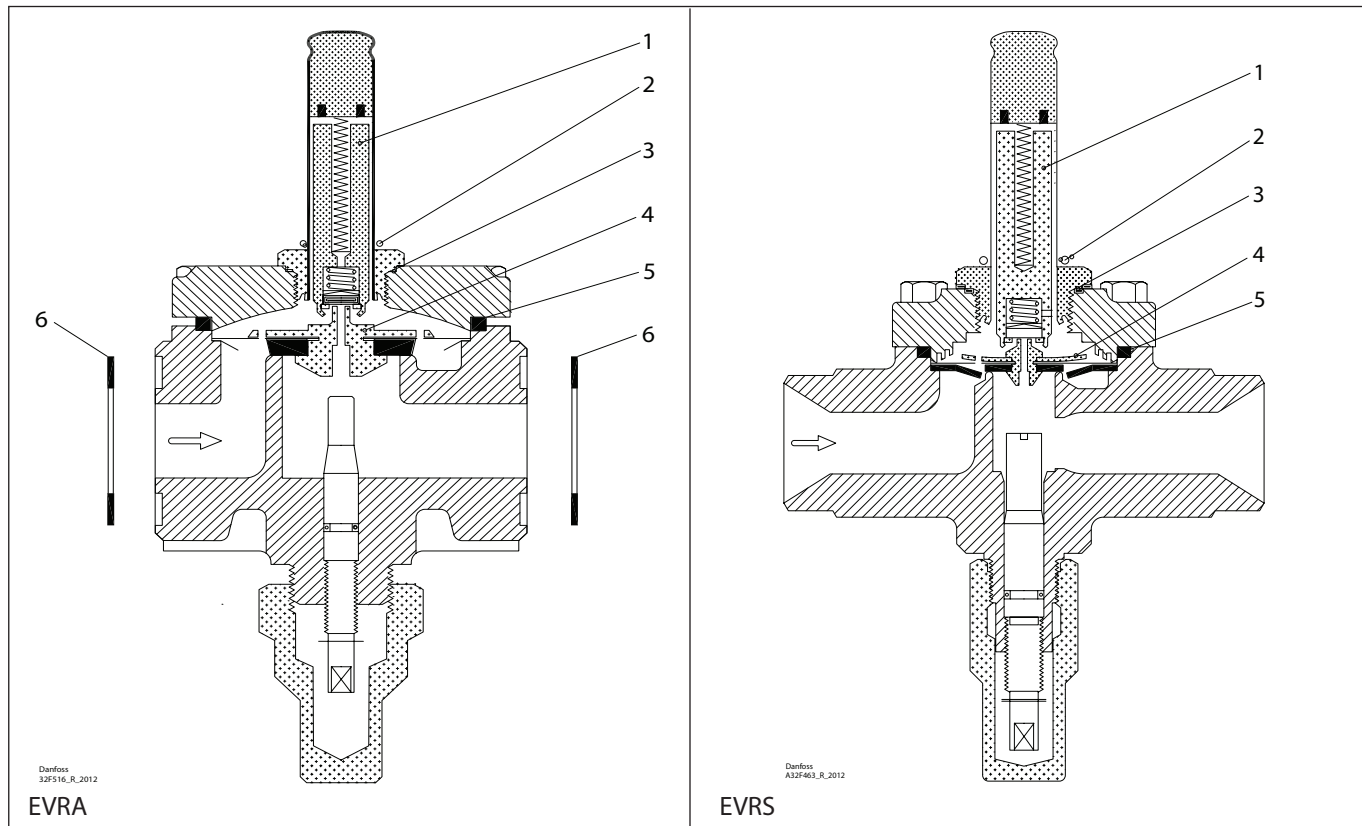

Repair kit | Code number 032F2332
EVRA and EVRS, size 20

1 For AC / DC Total no. = 1	2 Total no. = 1	3 = Alu. Total no. = 1	4 Total no. = 1	5 = Rubber Total no. = 1	6 = Fibre Total no. = 2