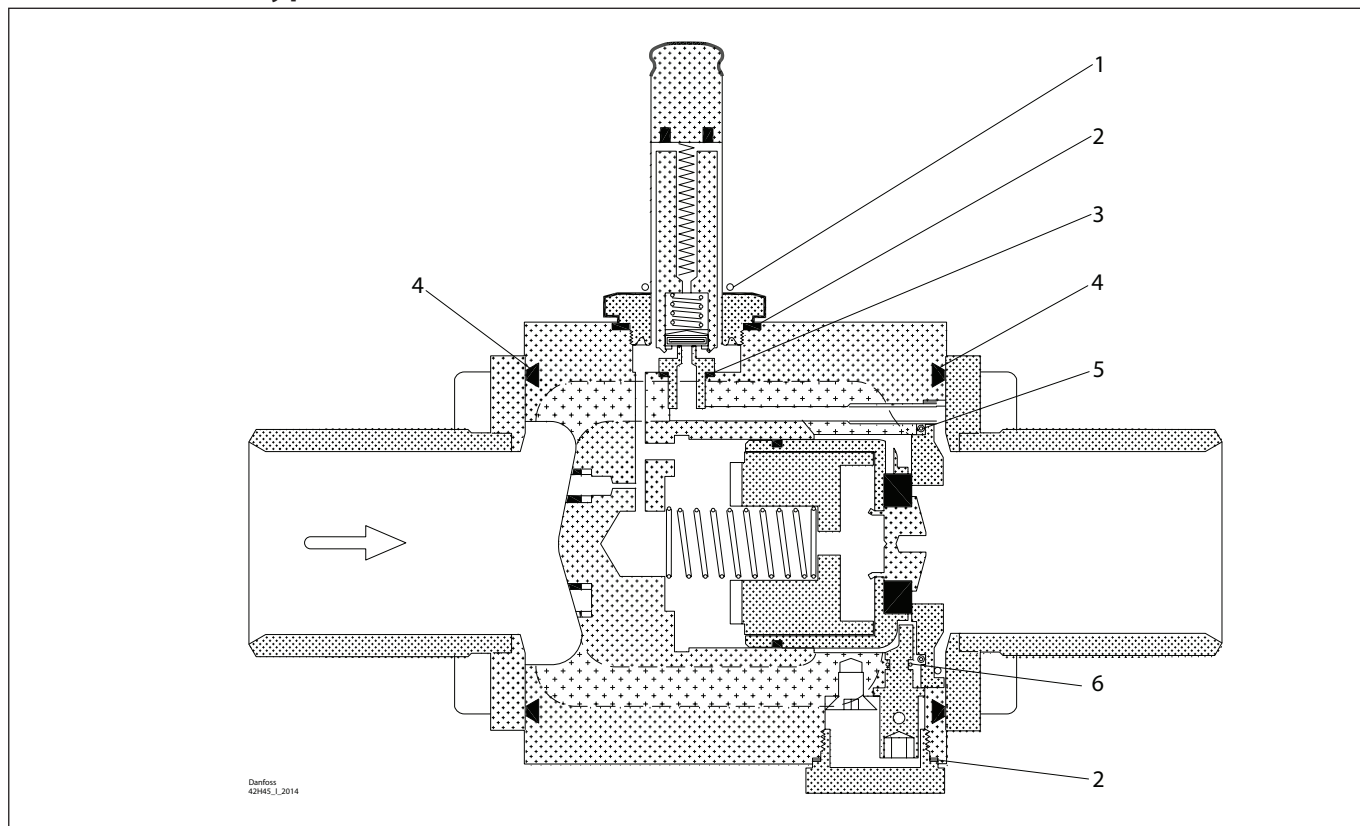

Inspection kit | Code number 032F2327

Solenoid valve, type EVRA, size 32/40

1 Total no. = 1	2 Alu. Total no. = 2	3 Alu. Total no. = 1	4 Total no. = 2	5 Total no. = 1
6 Total no. = 1				

032F2327 can also be used for electric expansion valve, type AKVA 20