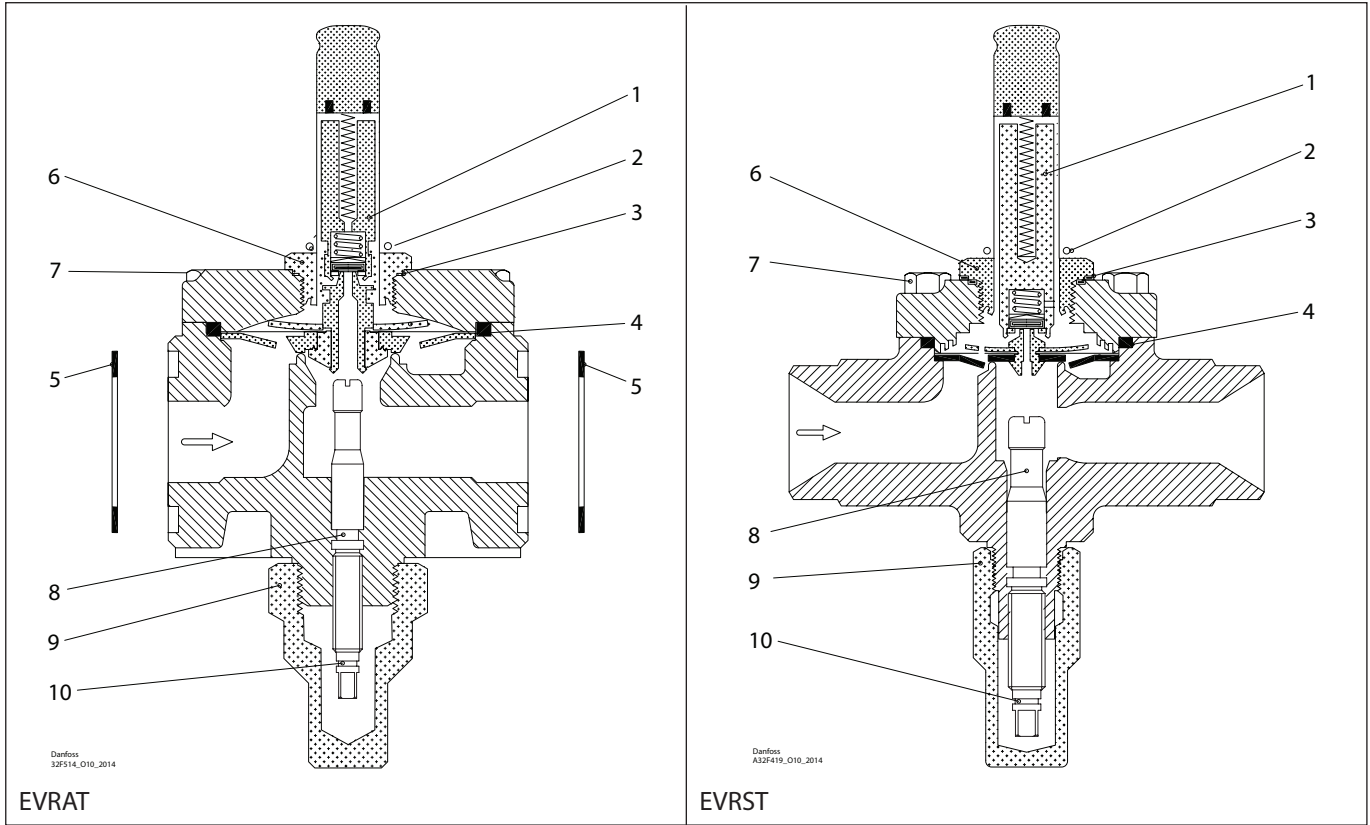

Overhaul kit | Code number 032F2348
Solenoid valves, types EVRAT and EVRST, size 20

1 Total no. = 1	2 Total no. = 1	3 = Alu. Total no. = 1	4 = Rubber Total no. = 1	5 = Fibre Total no. = 2	6 Total no. = 1
7 Total no. = 4	8 Total no. = 1	9 Total no. = 1	10 Total no. = 1		

Danfoss can accept no responsibility for possible errors in catalogues, brochures and other printed material. Danfoss reserves the right to alter its products without notice. This also applies to products already on order provided that such alterations can be made without consequential changes being necessary in specifications already agreed. All trademarks in this material are property of the respective companies. Danfoss and the Danfoss logotype are trademarks of Danfoss A/S. All rights reserved.