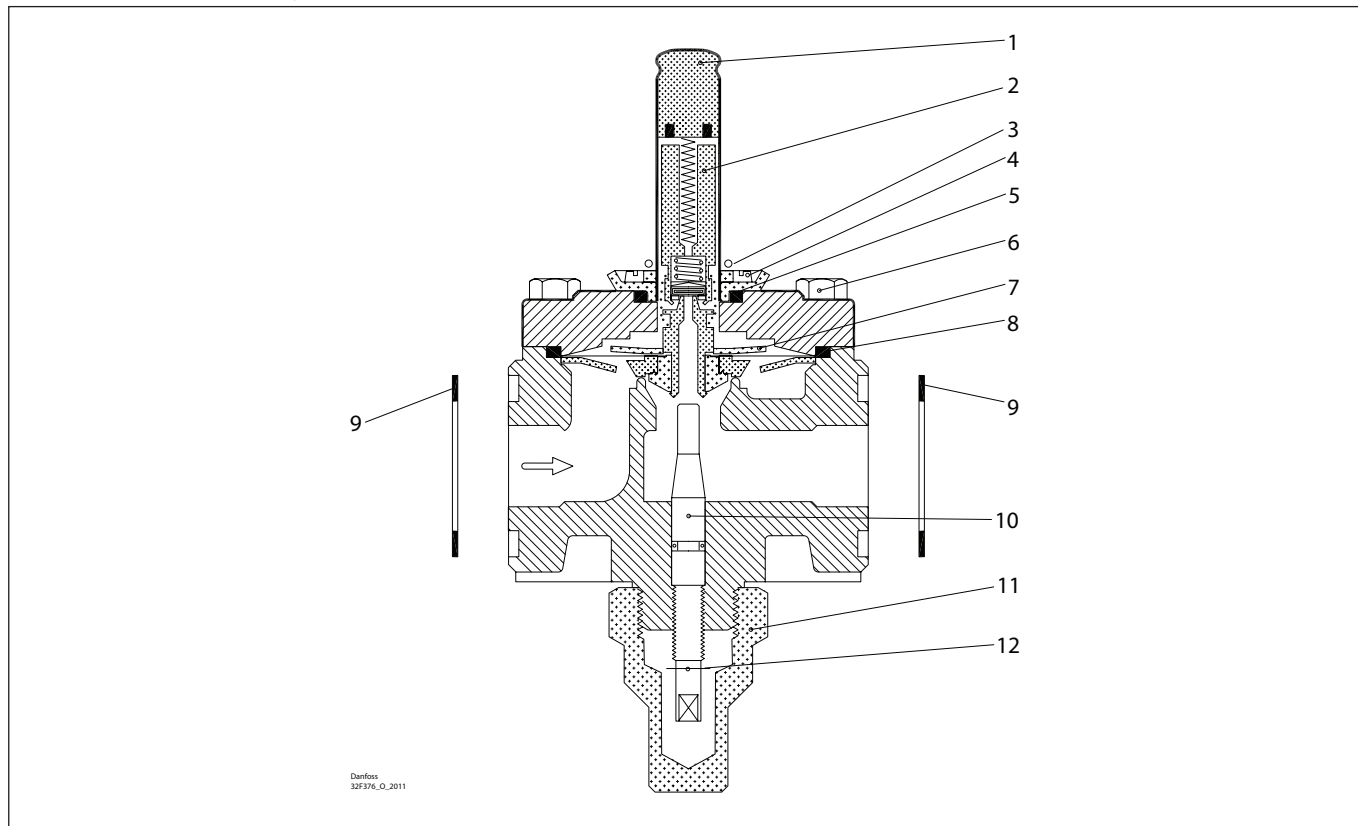

Overhaul kit | Code number 032F2322
Solenoid valve, type EVRAT, size 15 (previous design)

1 5.1 mm 2.01" Total no. = 1	2 3.5 mm 1.38" Total no. = 1	3 Ø14 mm Ø0.56" Total no. = 1	4 6 mm 0.24" Total no. = 4	5 Ø22 mm Ø0.87" Total no. = 1	6 20 mm 0.79" Total no. = 4
7 Ø31 mm Ø1.22" Total no. = 1	8 Ø49 mm Ø1.93" Total no. = 1	9 Ø32 mm Ø1.26" Total no. = 2	10 73 mm 2.87" Total no. = 1	11 NV32 mm NV1.26" Total no. = 1	12 Ø5 mm Ø0.2" Total no. = 1