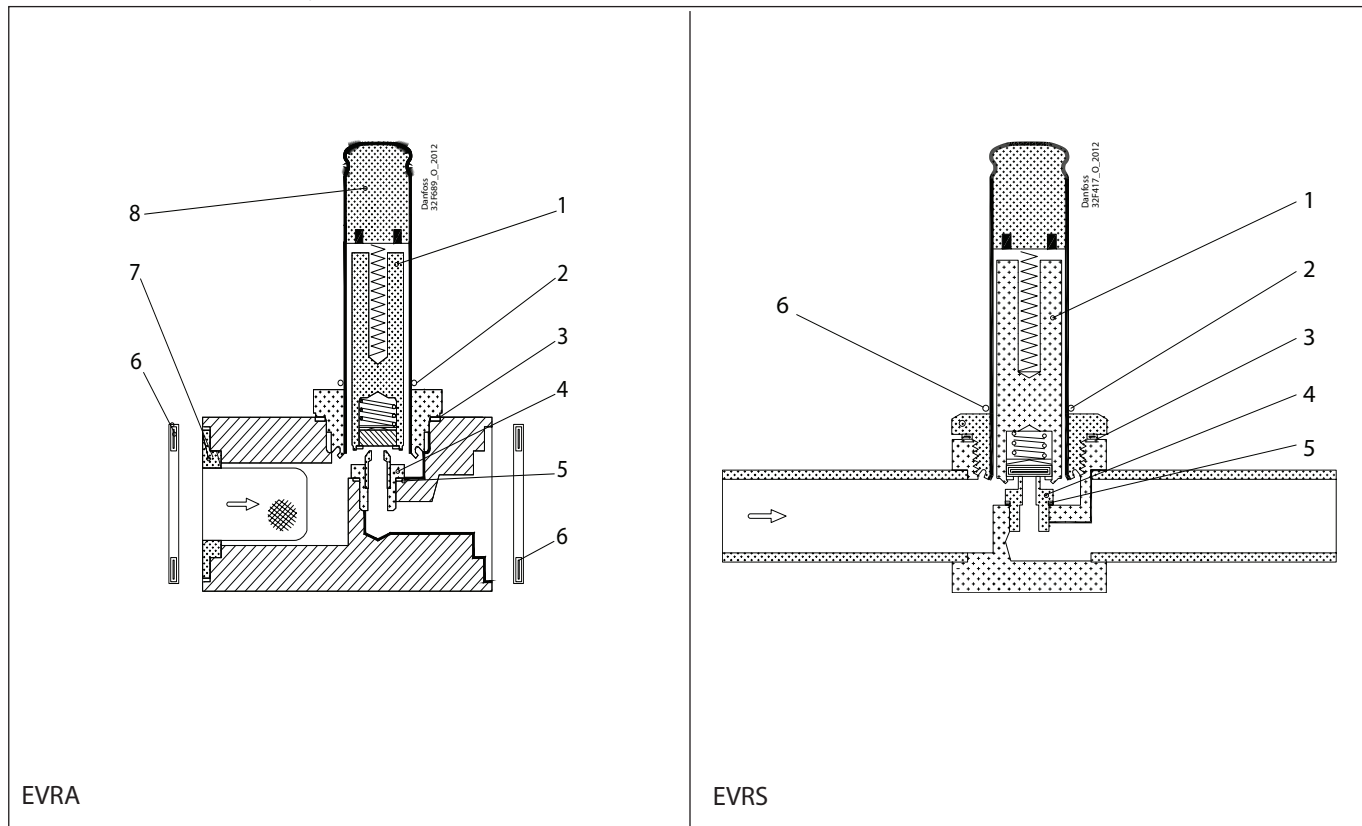

Overhaul kit | Code number 032F2336
Solenoid valves, types EVRA and EVRS, size 3

1 For AC / DC Total no. = 1	2 Total no. = 1	3 = Alu. Total no. = 1	4 Total no. = 1	5 = Alu. Total no. = 1	6 = Fibre Total no. = 2
7 Total no. = 1	8 Total no. = 1