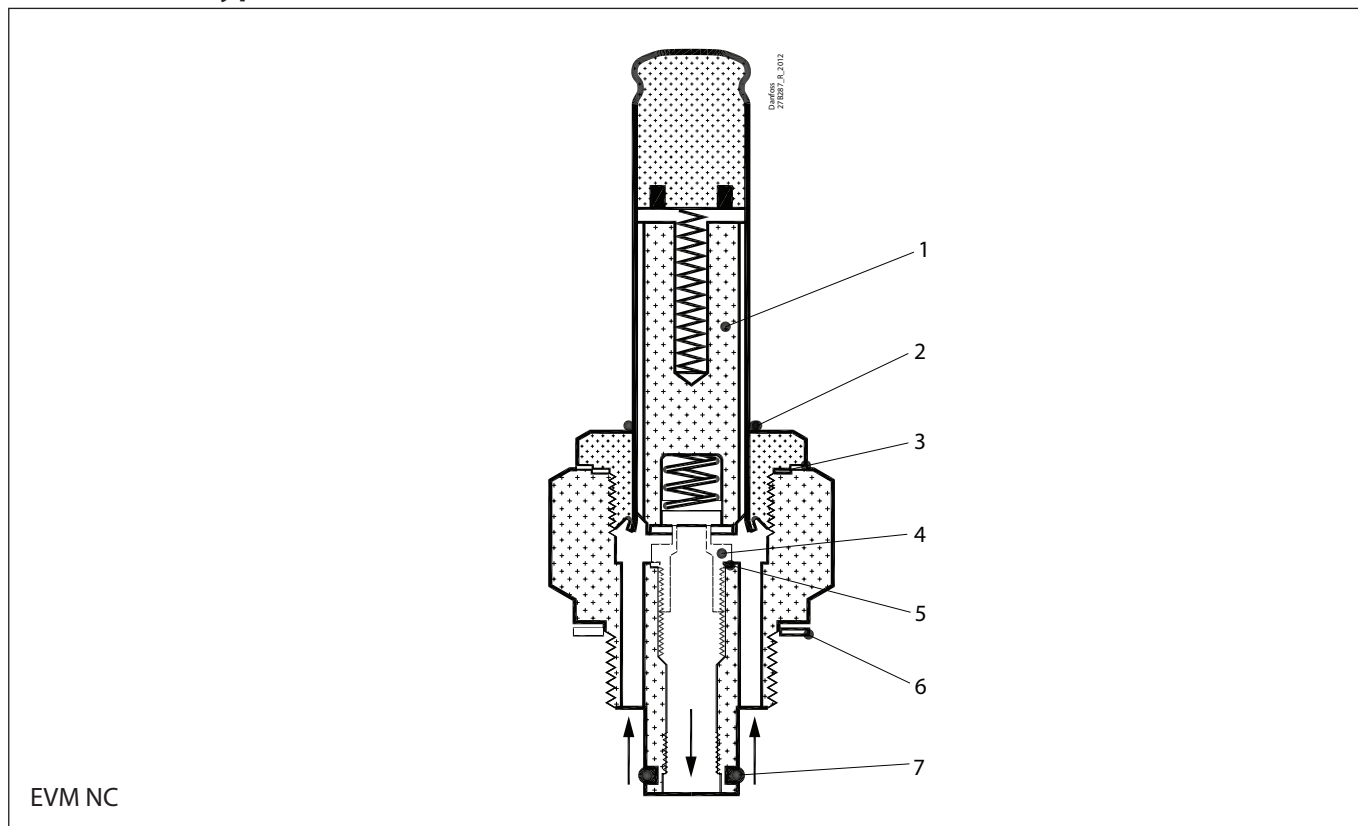

Repair kit | Code number 032F2324
Pilot valves, types EVM (NC)

1 42.45 mm 1.71" Total no. = 1	2 Ø14 mm Ø0.56" Total no. = 1	3 — = Alu. Ø27 mm Ø1.04" Total no. = 1	4 Ø3.3 mm Ø0.13" Total no. = 1	5 — = Alu. Ø10 mm Ø0.4" Total no. = 1	6 — = Fibre Ø33 mm Ø1.3" Total no. = 1
7 Ø9 mm Ø0.35" Total no. = 1