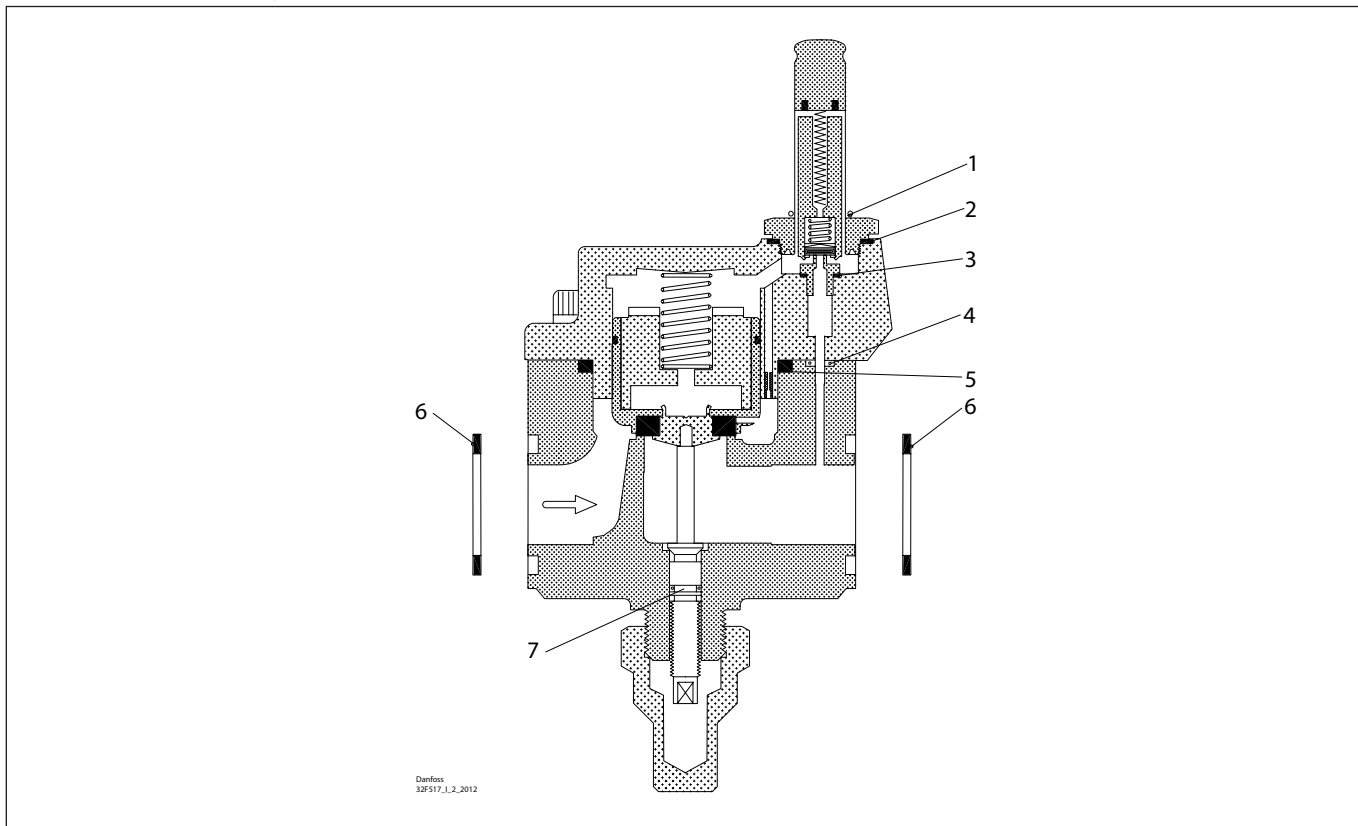

Inspection kit | Code number 032F2326  
Solenoid valve, type EVRA, size 25

<p><b>1</b></p> <p>Total no. = 1</p>	<p><b>2</b></p> <p>Alu.</p> <p>Total no. = 1</p>	<p><b>3</b></p> <p>Alu.</p> <p>Total no. = 1</p>	<p><b>4</b></p> <p>Total no. = 1</p>	<p><b>5</b></p> <p>Rubber</p> <p>Total no. = 1</p>	<p><b>6</b></p> <p>Fibre</p> <p>Total no. = 2</p>
<p><b>7</b></p> <p>Total no. = 1</p>					