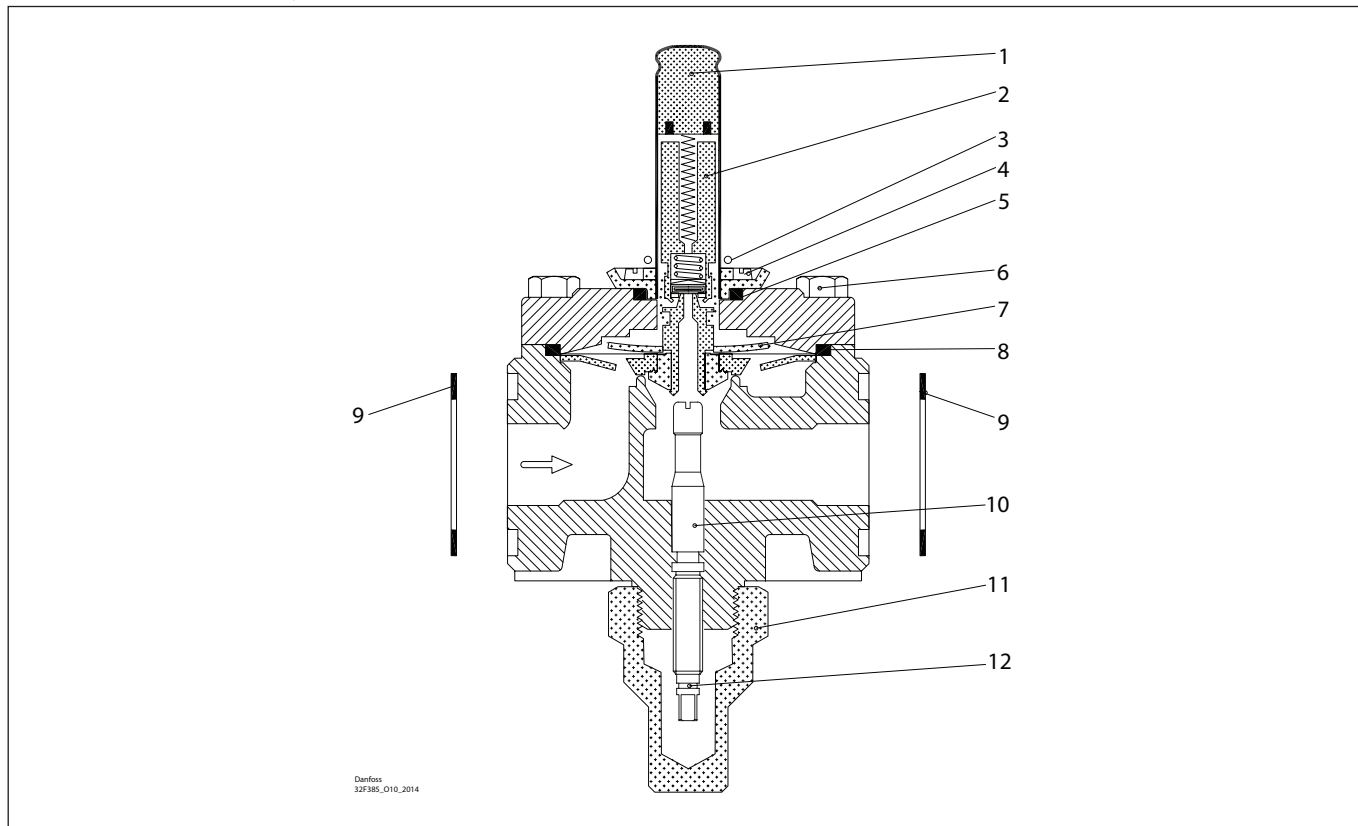

Overhaul kit | Code number 032F2323
Solenoid valve, type EVRAT, size 20 (previous design)

1 51 mm 2.01" Total no. = 1	2 35 mm 1.38" Total no. = 1	3 Ø14 mm Ø0.56" Total no. = 1	4 6 mm 0.24" Total no. = 4	5 Ø22 mm Ø0.87" Total no. = 1 = Rubber	6 20 mm 0.79" Total no. = 4
7 Ø38 mm Ø1.5" Total no. = 1	8 Ø64 mm Ø2.52" Total no. = 1 = Rubber	9 Ø39 mm Ø1.53" Total no. = 2 = Fibre	10 70.5 mm 2.78" Total no. = 1	11 NV32 mm NV1.26" Total no. = 1	12 Ø5 mm Ø0.2" Total no. = 1