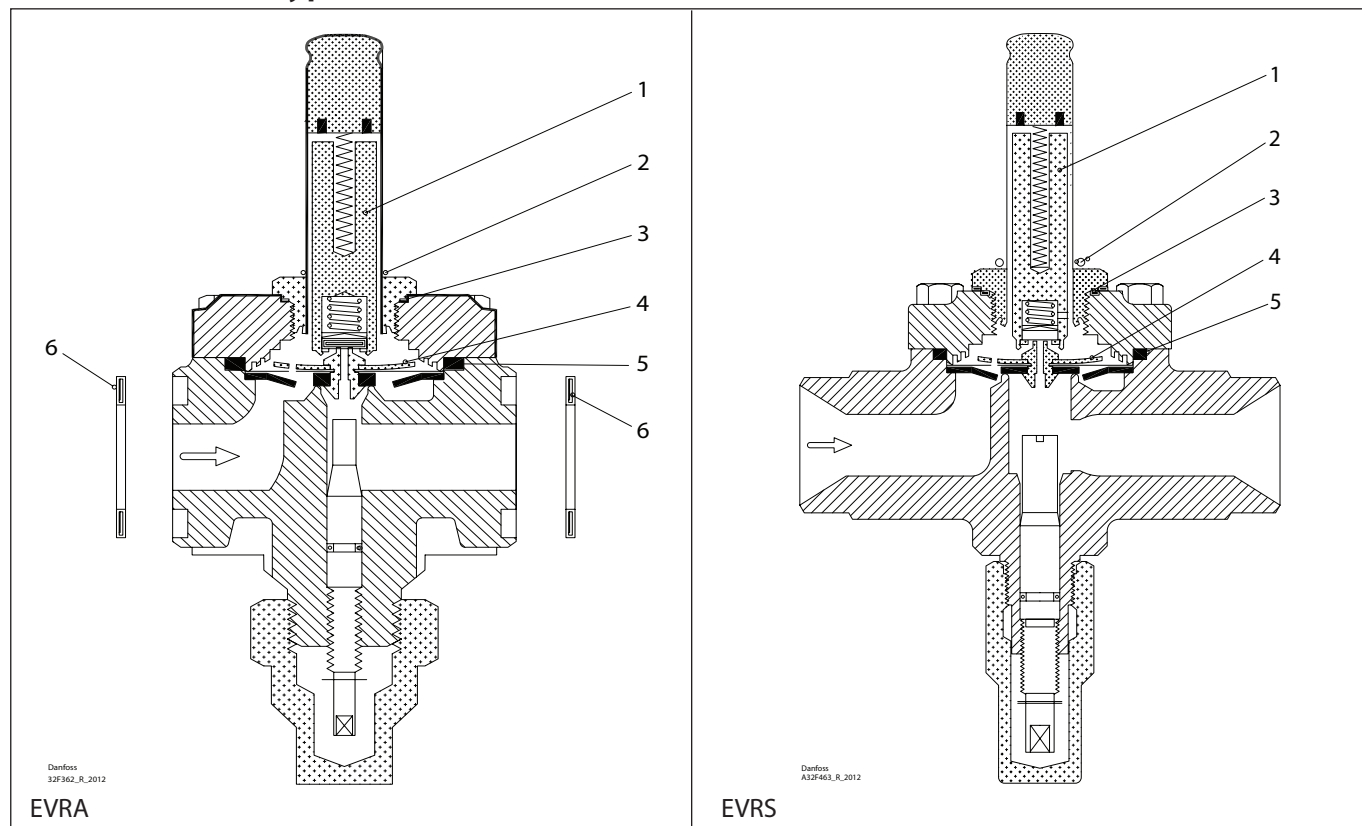

Repair kit | Code number 032F2330 Solenoid valves, types EVRA and EVRS, size 10

1 For AC / DC Total no. = 1	2 Total no. = 1	3 = Alu. Total no. = 1	4 Total no. = 1	5 = Rubber Total no. = 1	6 = Fibre Total no. = 2