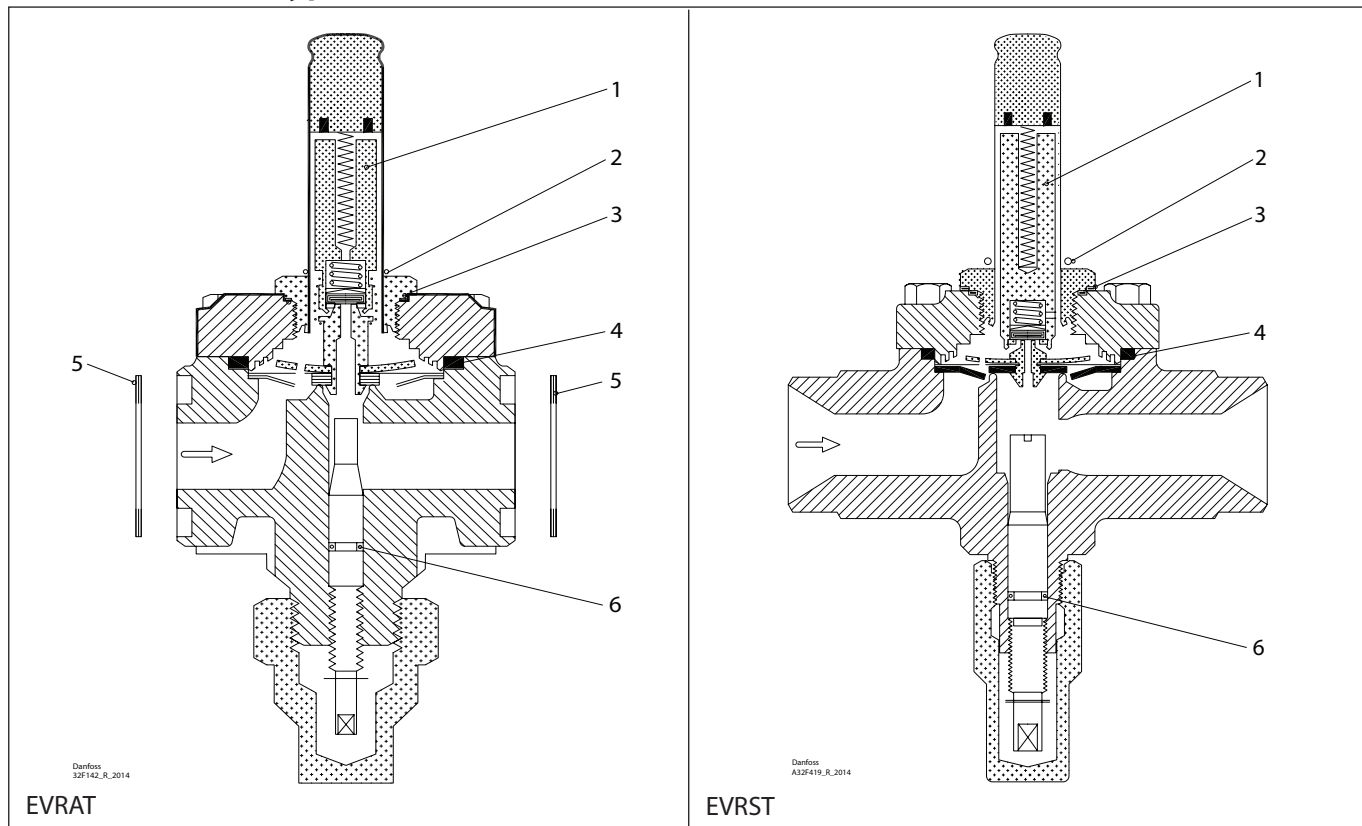

Repair kit | Code number 032F234335
Solenoid valves, types EVRAT and EVRST, size 10

1 Ø31 mm Ø1.22" Total no. = 1	2 Ø14 mm Ø0.56" Total no. = 1	3 Ø27 mm Ø1.04" Total no. = 1	4 Ø49 mm Ø1.92" Total no. = 1	5 Ø32 mm Ø1.26" Total no. = 2
6 Ø5 mm Ø0.2" Total no. = 1